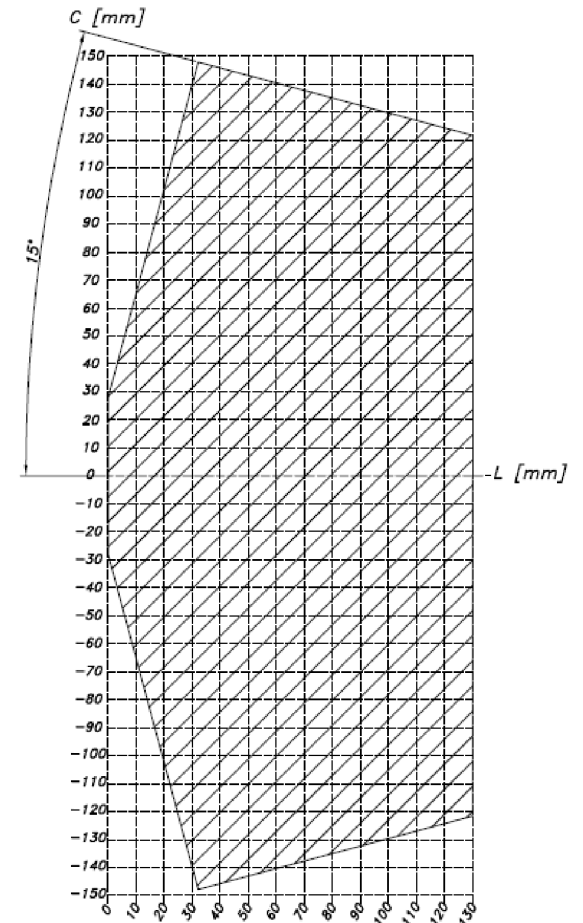

TWH0024.SK

Nr.	Code	Description	QTY
1	XT.S.Z02.01.S		1
2	BT14.040.6921		4
3	BMB14.6923	Borgmoer M14 DIN6923	4
4	BMB10	Borgmoer M10	4
5	BT10.045	Bout M10x45	4
6	BC10.1	Rondel vlak M10	4
8	XT.S.Z02.03		1

Nothing can and may be copied from this drawing.

Info working area: $D=D_c=26,9$

Drawn by Kurt on 11-06-19

Description:

Size: **A4** Article:
Scale: **1:8**

TWH0024.SK

Rev.:

Workpiece: **665750**