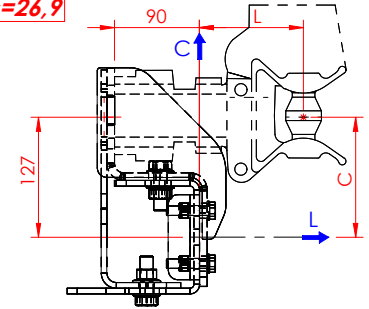

TWH0024.SK

Nr.	Code	Description	QTY
1	XT.S.Z02.01.S		1
2	BT14.040.6921		4
3	BMB14.6923	Borgmoer M14 DIN6923	4
4	BMB10	Borgmoer M10	4
5	BT10.045	Bout M10x45	4
6	BC10.1	Rondel vlak M10	4
8	XT.S.Z02.03		1

Nothing can and may be copied from this drawing.

Info working area: $D=D_c=26,9$

Drawn by Kurt on 11-06-19

Description:

Size: **A4** Article:
Scale: **1:8**

TWH0024.SK

Rev.:

Workpiece: **665750**