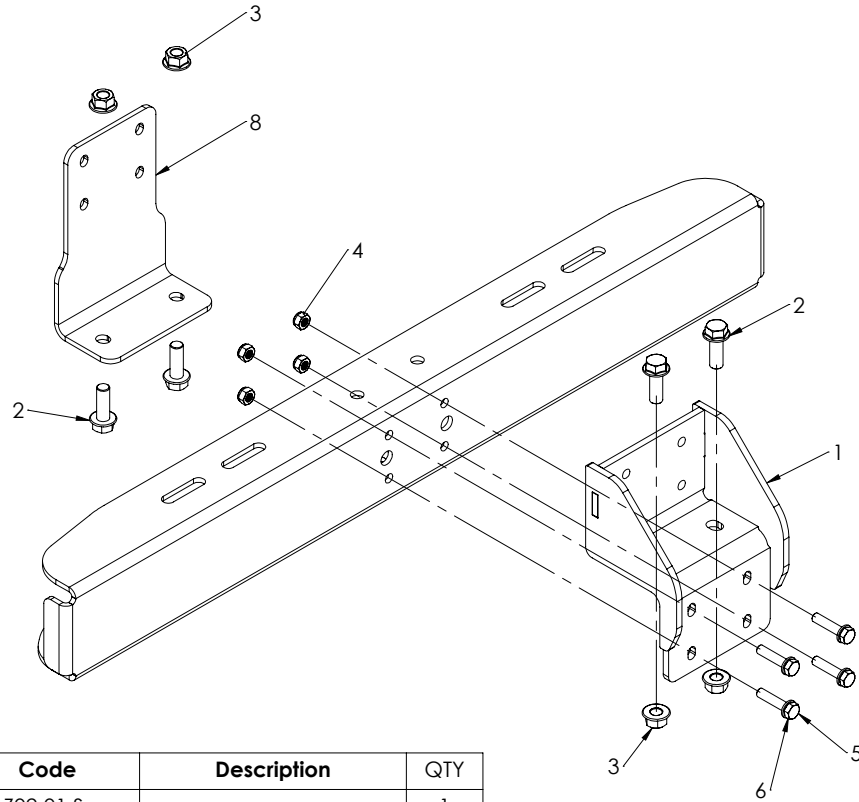

TWH0024.SK

Nr.	Code	Description	QTY
1	XT.S.Z02.01.S		1
2	BT14.040.6921		4
3	BMB14.6923	Borgmoer M14 DIN6923	4
4	BMB10	Borgmoer M10	4
5	BT10.045	Bout M10x45	4
6	BC10.1	Rondel vlak M10	4
8	XT.S.Z02.03		1

Nothing can and may be copied from this drawing.

Info working area: $D=D_c=26,9$

Drawn by Kurt on 11-06-19

Description:

Size: **A4** Article:
Scale: **1:8**

TWH0024.SK

Rev.:

Workpiece: **665750**