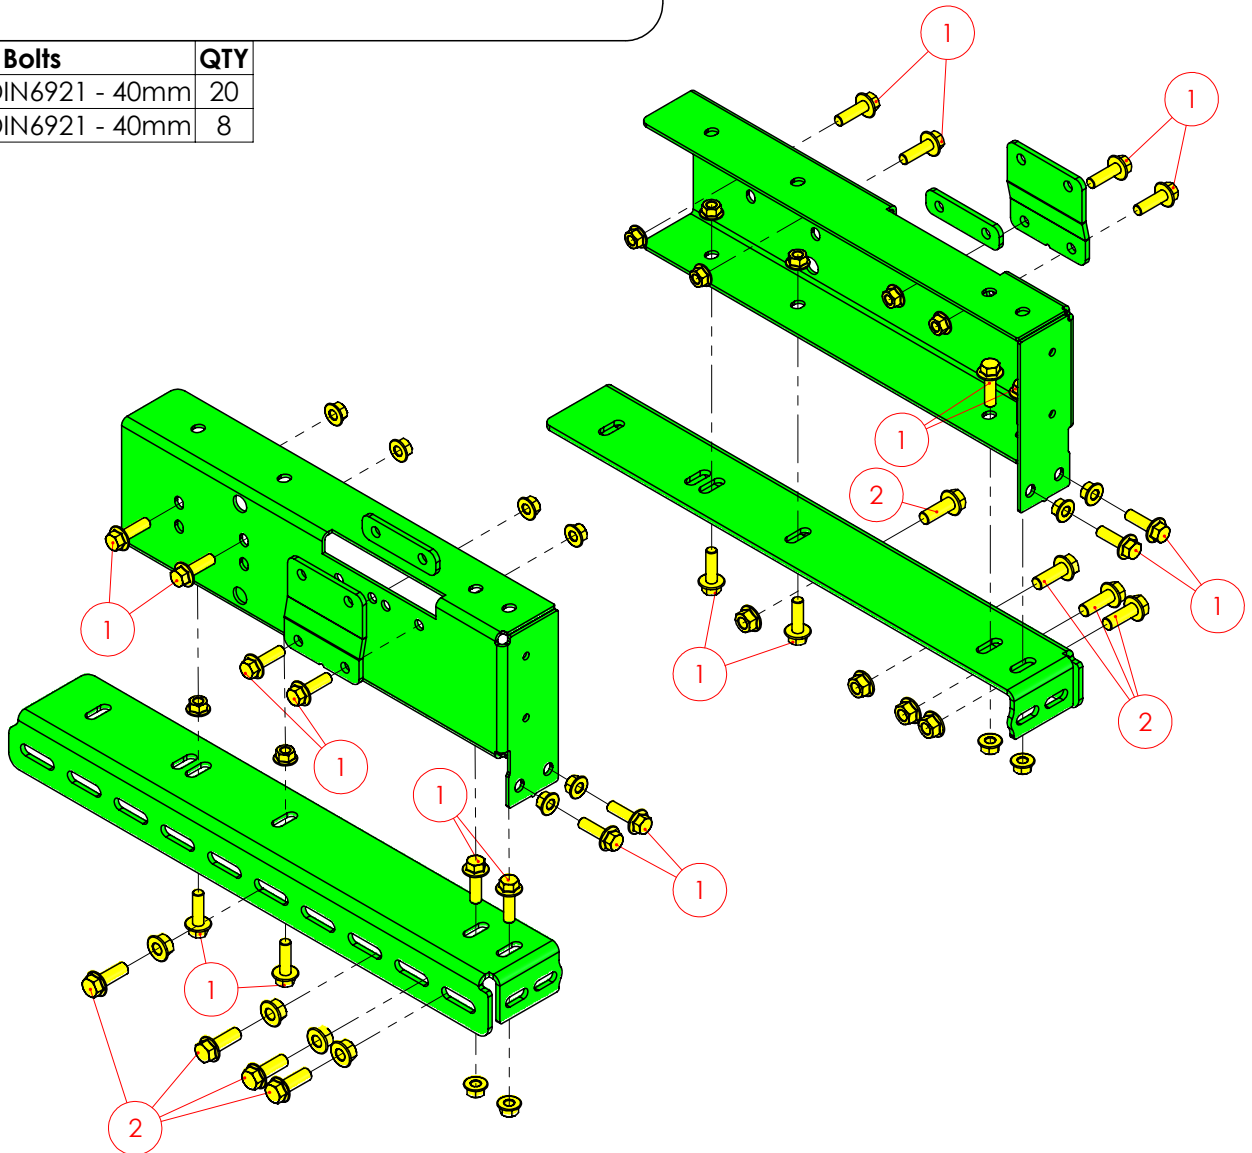

MM.9.R15.S- Mounting instructions

Renault Master

RWD | Single/Double Wheel | **WB=ALL** | **OV=ALL**

Opel Movano X62

RWD | Single/Double Wheel | **WB=ALL** | **OV=ALL**

Nissan NV400

RWD | Single/Double Wheel | **WB=ALL** | **OV=ALL**

Ref	Bolts	QTY
1	M12x1.5 DIN6921 - 40mm	20
2	M14x1.5 DIN6921 - 40mm	8

STEP 1

STEP 2

STEP 3

STEP 4

STEP 5

STEP 6

STEP 7