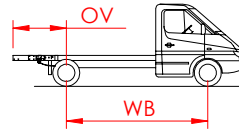

MM.9.R15.S- Mounting instructions

Renault Master

RWD | Single/Double Wheel | **WB=ALL** | **OV=ALL**

Opel Movano X62

RWD | Single/Double Wheel | **WB=ALL** | **OV=ALL**

Nissan NV400

RWD | Single/Double Wheel | **WB=ALL** | **OV=ALL**

Ref	Bolts	QTY
1	M12x1.5 DIN6921 - 40mm	20
2	M14x1.5 DIN6921 - 40mm	8

STEP 1

STEP 2

STEP 3

STEP 4

STEP 5

STEP 6

STEP 7