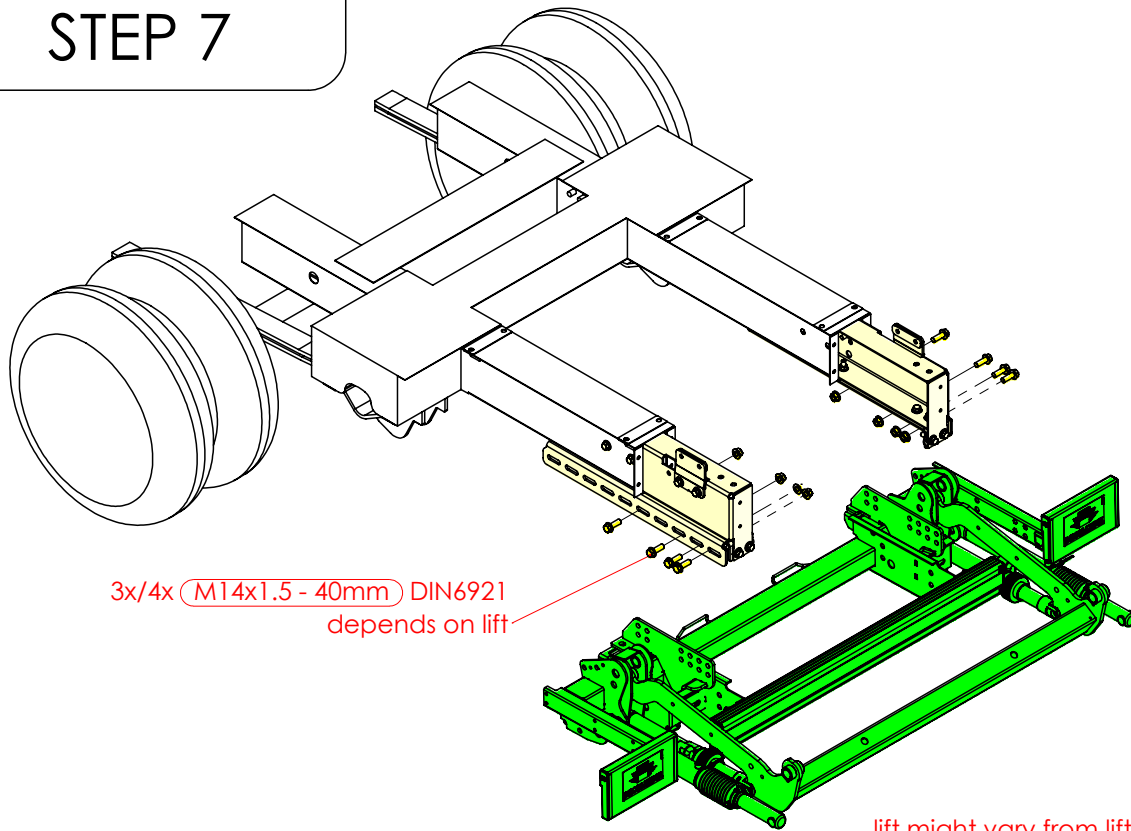

MM.9.R15.S- Mounting instructions

Renault Master

RWD | Single/Double Wheel | **WB=ALL** | **OV=ALL**

Opel Movano X62

RWD | Single/Double Wheel | **WB=ALL** | **OV=ALL**

Nissan NV400

RWD | Single/Double Wheel | **WB=ALL** | **OV=ALL**

Ref	Bolts	QTY
1	M12x1.5 DIN6921 - 40mm	20
2	M14x1.5 DIN6921 - 40mm	8

STEP 1

STEP 2

STEP 3

STEP 4

STEP 5

STEP 6

STEP 7