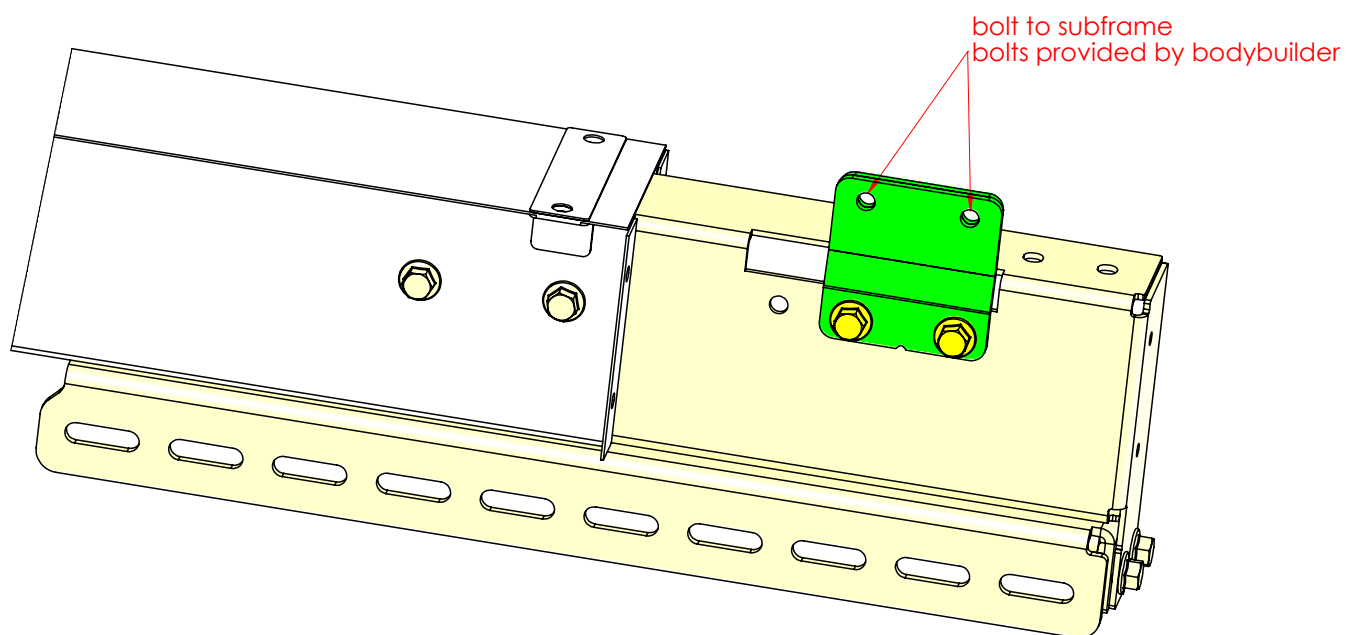

MM.9.R15.S- Mounting instructions

Renault Master

RWD | Single/Double Wheel | **WB=ALL** | **OV=ALL**

Opel Movano X62

RWD | Single/Double Wheel | **WB=ALL** | **OV=ALL**

Nissan NV400

RWD | Single/Double Wheel | **WB=ALL** | **OV=ALL**

Ref	Bolts	QTY
1	M12x1.5 DIN6921 - 40mm	20
2	M14x1.5 DIN6921 - 40mm	8

STEP 1

STEP 2

STEP 3

STEP 4

STEP 5

STEP 6

STEP 7