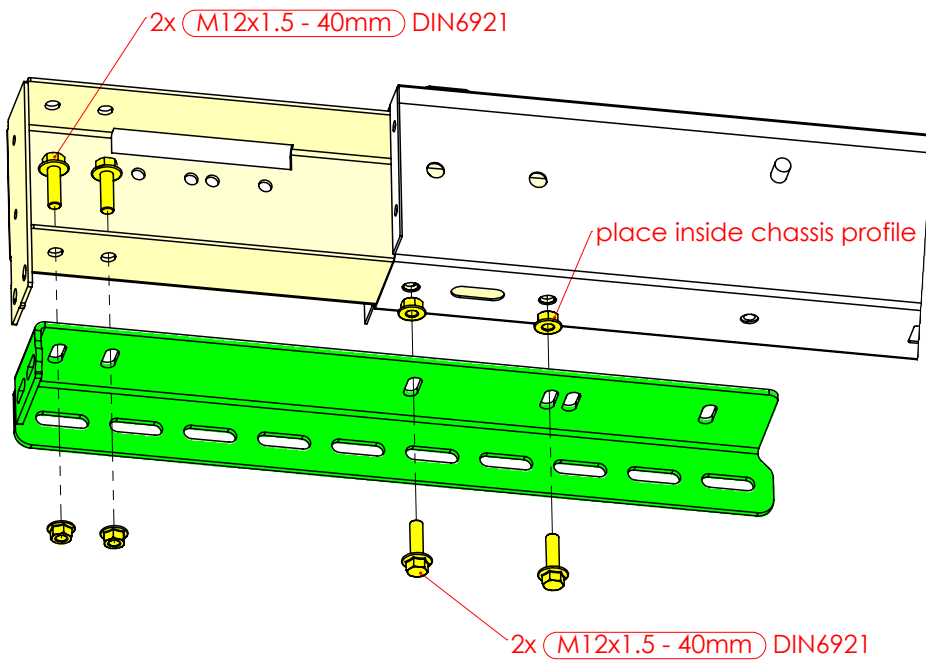

MM.9.R15.S- Mounting instructions

Renault Master

RWD | Single/Double Wheel | **WB=ALL** | **OV=ALL**

Opel Movano X62

RWD | Single/Double Wheel | **WB=ALL** | **OV=ALL**

Nissan NV400

RWD | Single/Double Wheel | **WB=ALL** | **OV=ALL**

Ref	Bolts	QTY
1	M12x1.5 DIN6921 - 40mm	20
2	M14x1.5 DIN6921 - 40mm	8

STEP 1

STEP 2

STEP 3

STEP 4

STEP 5

STEP 6

STEP 7