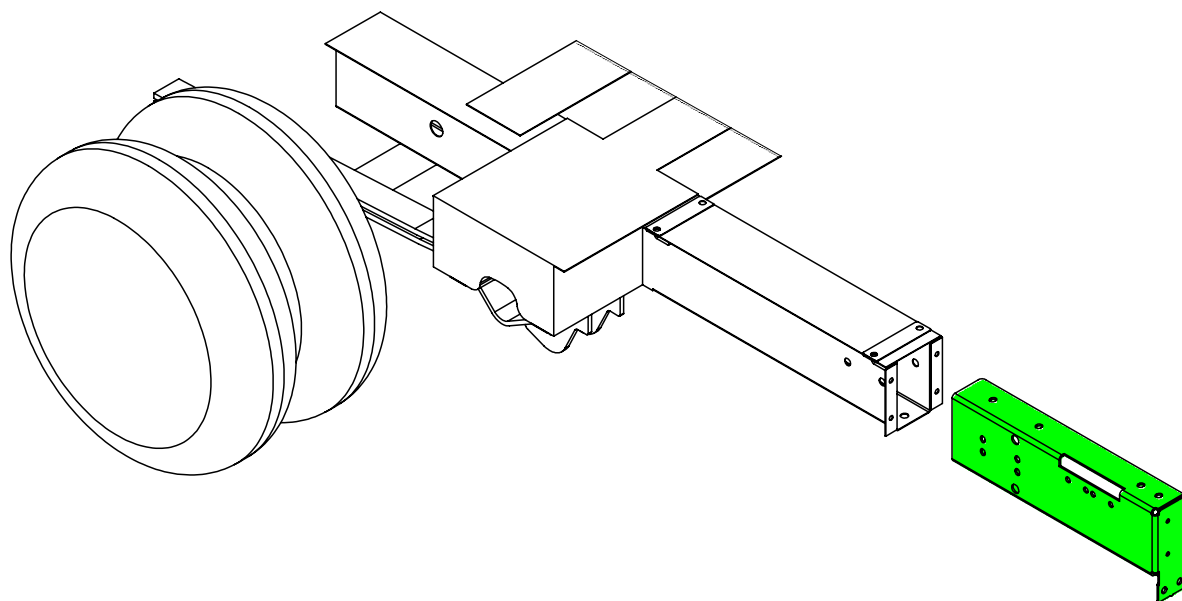

MM.9.R15.S- Mounting instructions

Renault Master

RWD | Single/Double Wheel | **WB=ALL** | **OV=ALL**

Opel Movano X62

RWD | Single/Double Wheel | **WB=ALL** | **OV=ALL**

Nissan NV400

RWD | Single/Double Wheel | **WB=ALL** | **OV=ALL**

Ref	Bolts	QTY
1	M12x1.5 DIN6921 - 40mm	20
2	M14x1.5 DIN6921 - 40mm	8

STEP 1

STEP 2

STEP 3

STEP 4

STEP 5

STEP 6

STEP 7