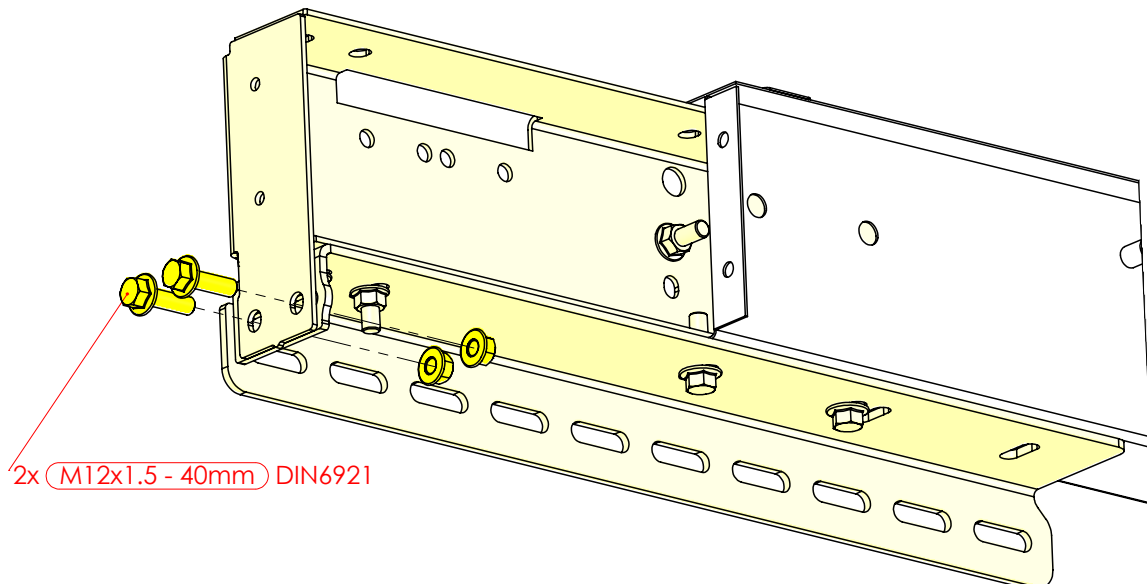

MM.9.R15.S- Mounting instructions

Renault Master

RWD | Single/Double Wheel | **WB=ALL** | **OV=ALL**

Opel Movano X62

RWD | Single/Double Wheel | **WB=ALL** | **OV=ALL**

Nissan NV400

RWD | Single/Double Wheel | **WB=ALL** | **OV=ALL**

Ref	Bolts	QTY
1	M12x1.5 DIN6921 - 40mm	20
2	M14x1.5 DIN6921 - 40mm	8

STEP 1

STEP 2

STEP 3

STEP 4

STEP 5

STEP 6

STEP 7