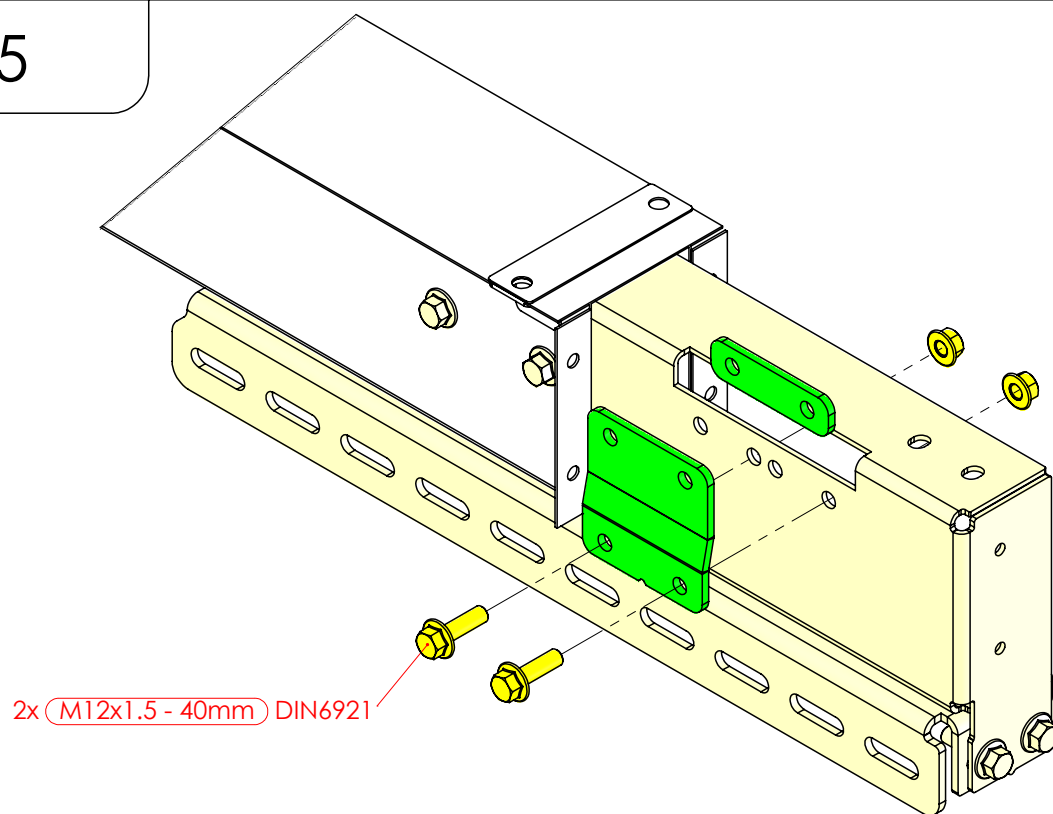

MM.9.R15.S- Mounting instructions

Renault Master

RWD | Single/Double Wheel | **WB=ALL** | **OV=ALL**

Opel Movano X62

RWD | Single/Double Wheel | **WB=ALL** | **OV=ALL**

Nissan NV400

RWD | Single/Double Wheel | **WB=ALL** | **OV=ALL**

Ref	Bolts	QTY
1	M12x1.5 DIN6921 - 40mm	20
2	M14x1.5 DIN6921 - 40mm	8

STEP 1

STEP 2

STEP 3

STEP 4

STEP 5

STEP 6

STEP 7