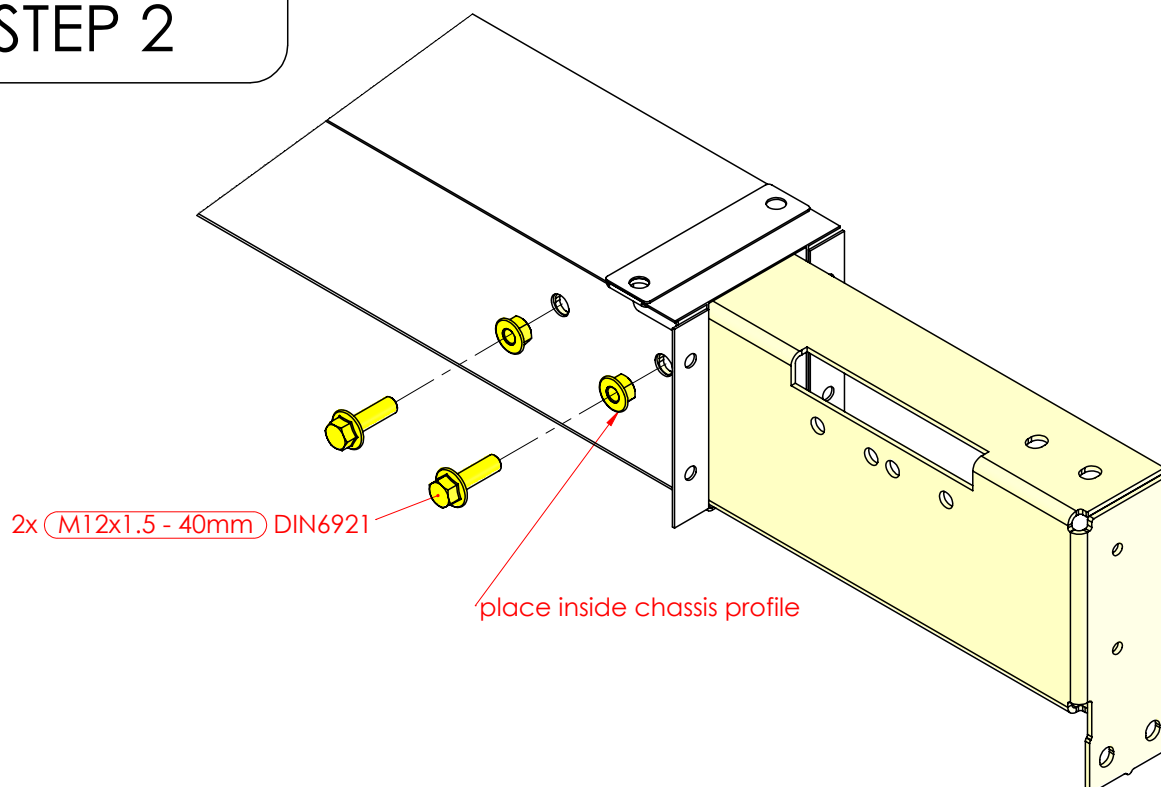

MM.9.R15.S- Mounting instructions

Renault Master

RWD | Single/Double Wheel | **WB=ALL** | **OV=ALL**

Opel Movano X62

RWD | Single/Double Wheel | **WB=ALL** | **OV=ALL**

Nissan NV400

RWD | Single/Double Wheel | **WB=ALL** | **OV=ALL**

Ref	Bolts	QTY
1	M12x1.5 DIN6921 - 40mm	20
2	M14x1.5 DIN6921 - 40mm	8

STEP 1

STEP 2

STEP 3

STEP 4

STEP 5

STEP 6

STEP 7