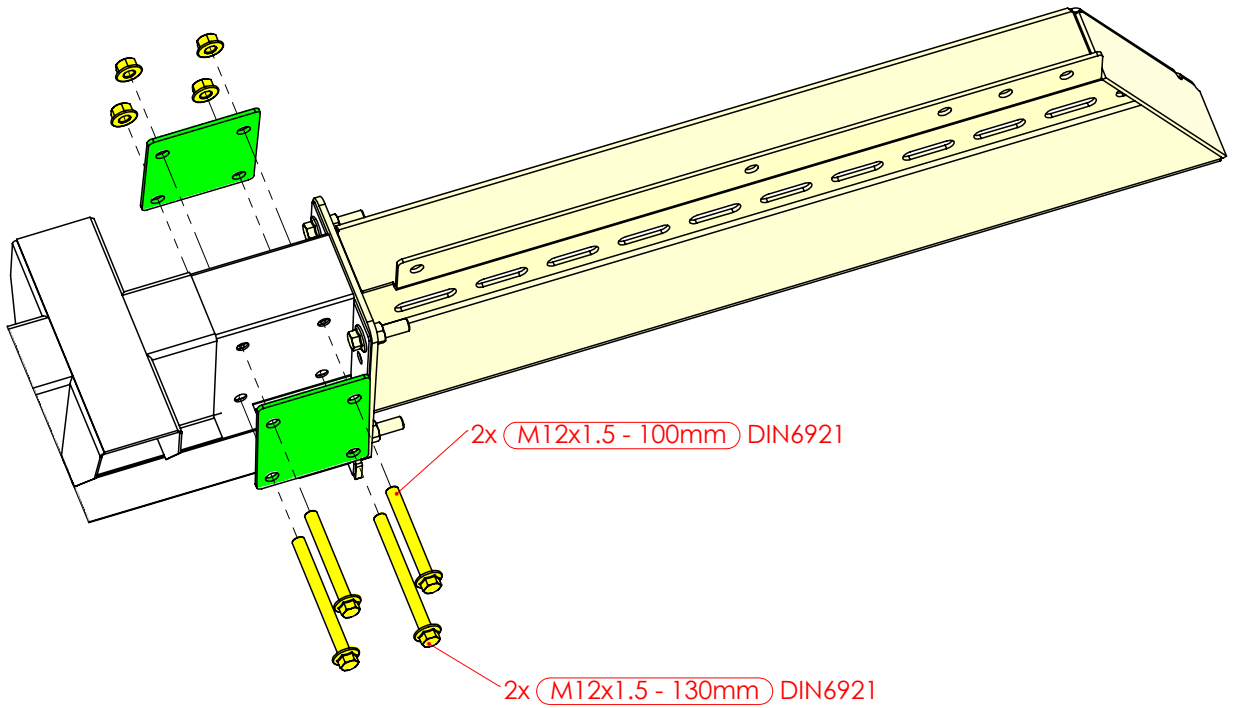

MM.9.P08.860.S - Mounting instructions

Peugeot Boxer

RWD | Single Wheel | **WB=ALL** | **OV=1225mm**

Fiat Ducato

RWD | Single Wheel | **WB=ALL** | **OV=1225mm**

Citroën Jumper

RWD | Single Wheel | **WB=ALL** | **OV=1225mm**

Dodge Promaster

RWD | Single Wheel | **WB=ALL** | **OV=1225mm**

Ref	Bolts	QTY
1	M12x1.5 DIN6921 - 45mm	20
2	M12x1.5 DIN6921 - 130mm	4
3	M12x1.5 DIN6921 - 100mm	4
4	M14x1.5 DIN6921 - 40mm	8

STEP 1

STEP 2

STEP 3

STEP 4

Overview