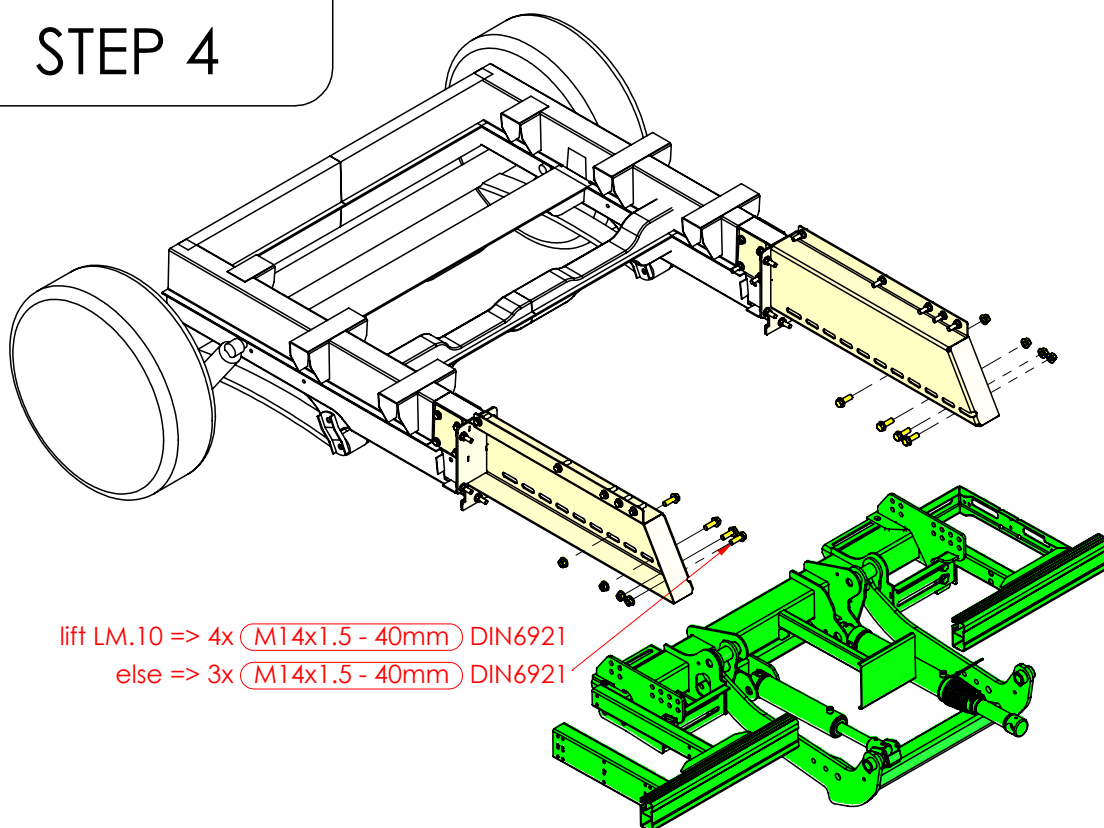

MM.9.P08.860.S - Mounting instructions

Peugeot Boxer

RWD | Single Wheel | **WB=ALL** | **OV=1225mm**

Fiat Ducato

RWD | Single Wheel | **WB=ALL** | **OV=1225mm**

Citroën Jumper

RWD | Single Wheel | **WB=ALL** | **OV=1225mm**

Dodge Promaster

RWD | Single Wheel | **WB=ALL** | **OV=1225mm**

Ref	Bolts	QTY
1	M12x1.5 DIN6921 - 45mm	20
2	M12x1.5 DIN6921 - 130mm	4
3	M12x1.5 DIN6921 - 100mm	4
4	M14x1.5 DIN6921 - 40mm	8

STEP 1

STEP 2

STEP 3

STEP 4

Overview