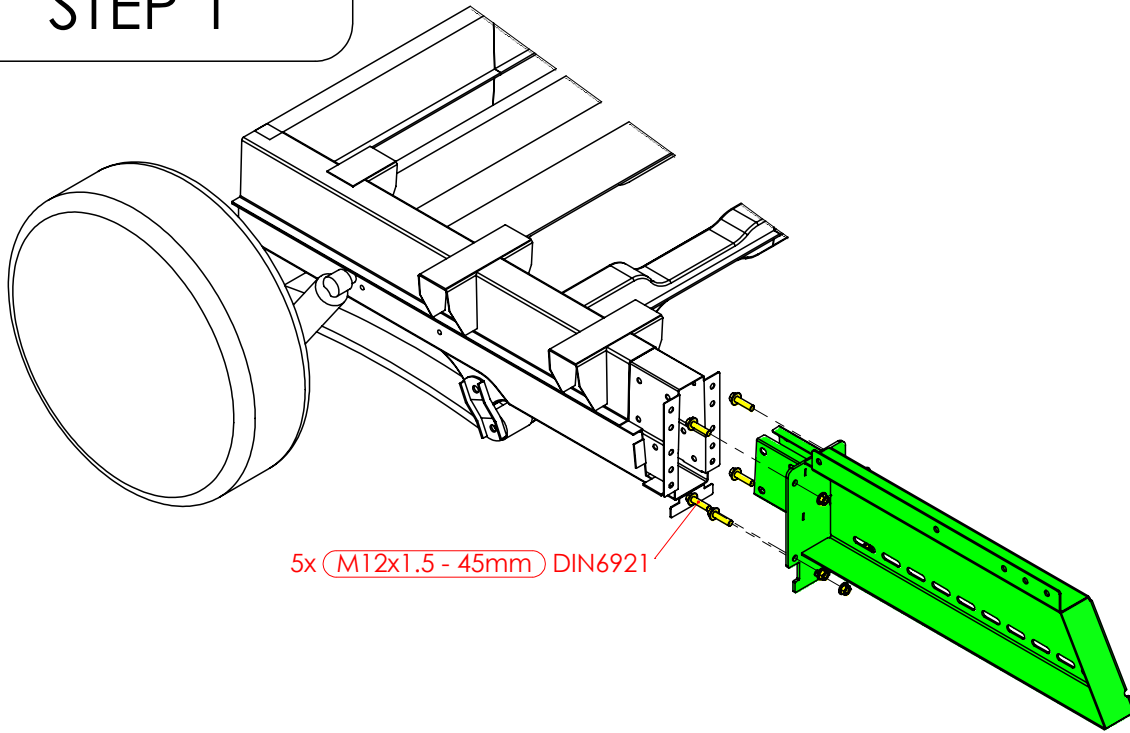

MM.9.P08.860.S - Mounting instructions

Peugeot Boxer

RWD | Single Wheel | **WB=ALL** | **OV=1225mm**

Fiat Ducato

RWD | Single Wheel | **WB=ALL** | **OV=1225mm**

Citroën Jumper

RWD | Single Wheel | **WB=ALL** | **OV=1225mm**

Dodge Promaster

RWD | Single Wheel | **WB=ALL** | **OV=1225mm**

Ref	Bolts	QTY
1	M12x1.5 DIN6921 - 45mm	20
2	M12x1.5 DIN6921 - 130mm	4
3	M12x1.5 DIN6921 - 100mm	4
4	M14x1.5 DIN6921 - 40mm	8

STEP 1

STEP 2

STEP 3

STEP 4

Overview