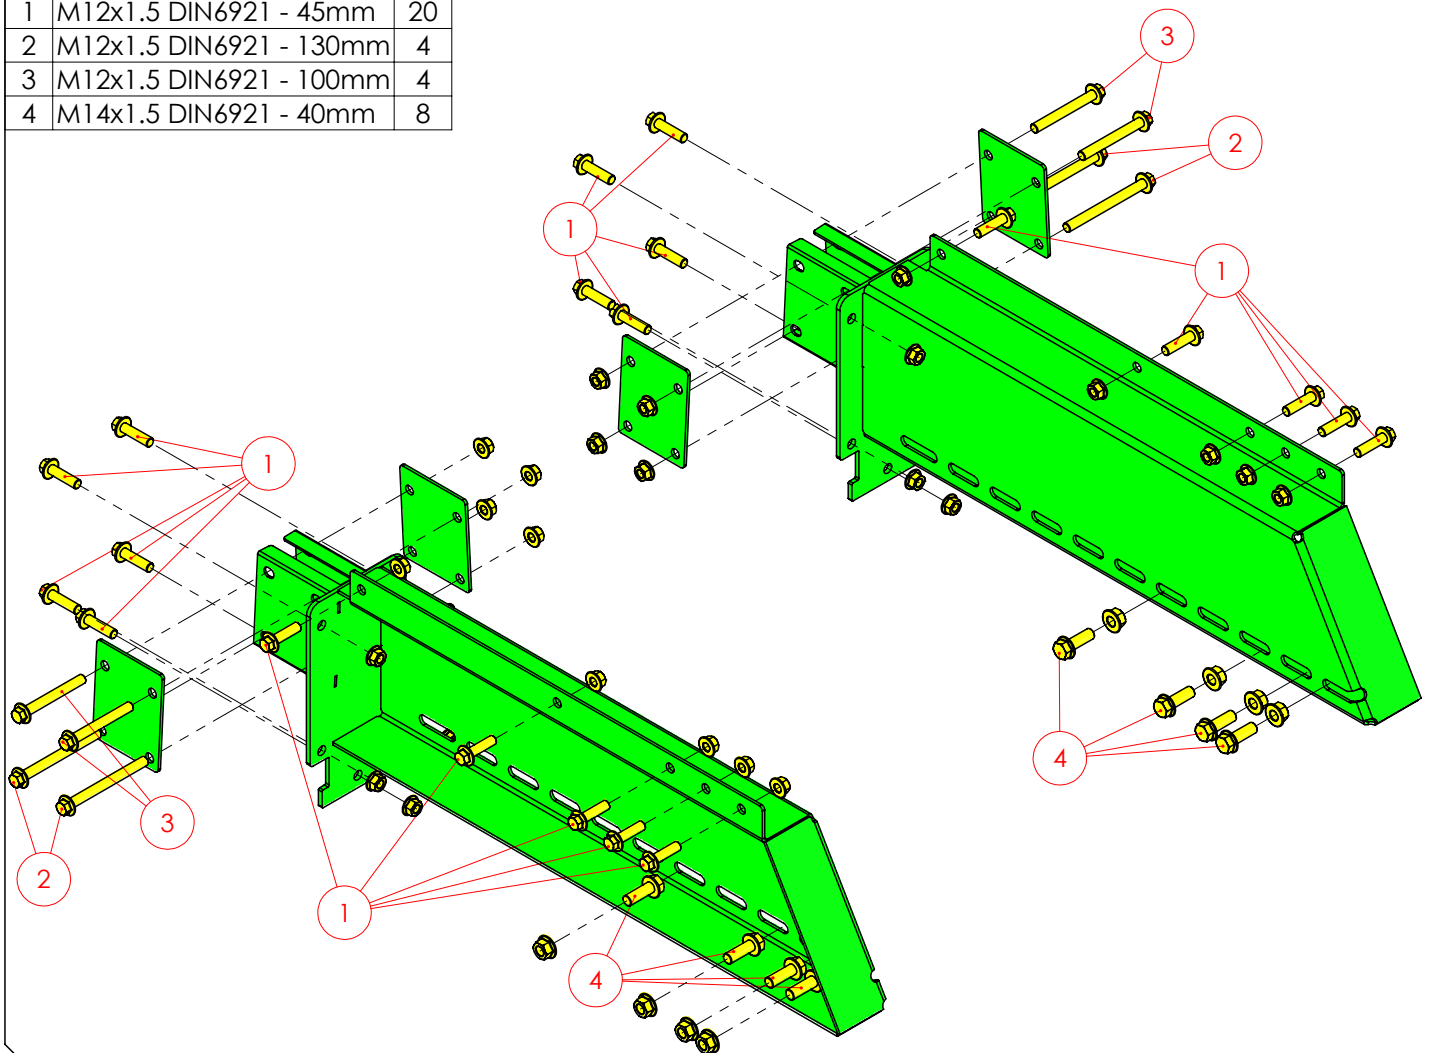

MM.9.P08.860.S - Mounting instructions

Peugeot Boxer

RWD | Single Wheel | **WB=ALL** | **OV=1225mm**

Fiat Ducato

RWD | Single Wheel | **WB=ALL** | **OV=1225mm**

Citroën Jumper

RWD | Single Wheel | **WB=ALL** | **OV=1225mm**

Dodge Promaster

RWD | Single Wheel | **WB=ALL** | **OV=1225mm**

Ref	Bolts	QTY
1	M12x1.5 DIN6921 - 45mm	20
2	M12x1.5 DIN6921 - 130mm	4
3	M12x1.5 DIN6921 - 100mm	4
4	M14x1.5 DIN6921 - 40mm	8

STEP 1

STEP 2

STEP 3

STEP 4

Overview