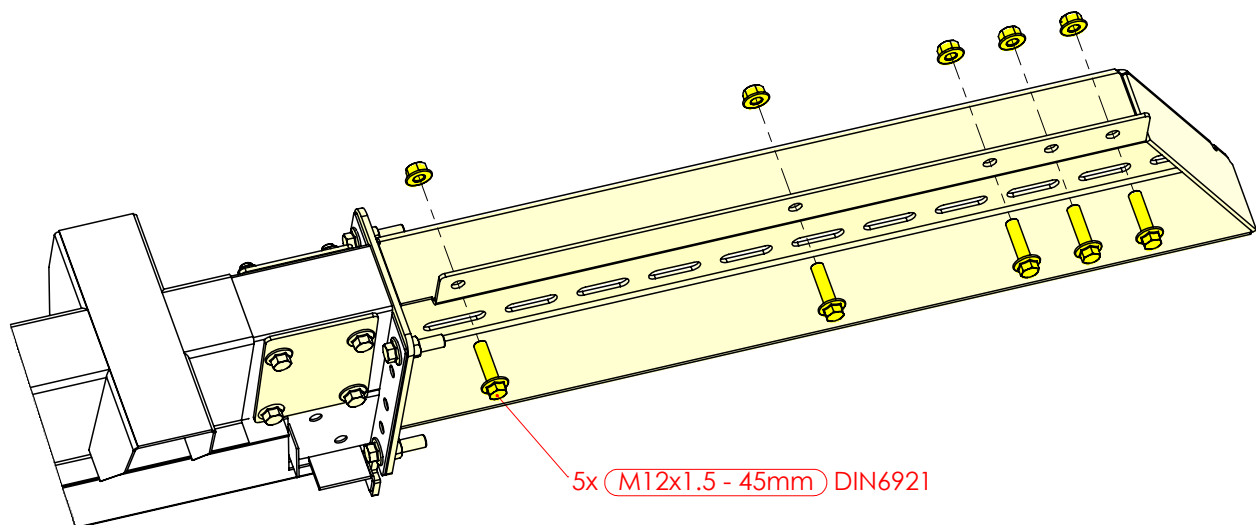

MM.9.P08.860.S - Mounting instructions

Peugeot Boxer

RWD | Single Wheel | **WB=ALL** | **OV=1225mm**

Fiat Ducato

RWD | Single Wheel | **WB=ALL** | **OV=1225mm**

Citroën Jumper

RWD | Single Wheel | **WB=ALL** | **OV=1225mm**

Dodge Promaster

RWD | Single Wheel | **WB=ALL** | **OV=1225mm**

Ref	Bolts	QTY
1	M12x1.5 DIN6921 - 45mm	20
2	M12x1.5 DIN6921 - 130mm	4
3	M12x1.5 DIN6921 - 100mm	4
4	M14x1.5 DIN6921 - 40mm	8

STEP 1

STEP 2

STEP 3

STEP 4

Overview