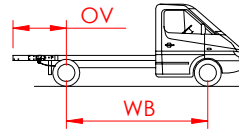

MM.9.P08.860.S - Mounting instructions

Peugeot Boxer

RWD | Single Wheel | **WB=ALL** | **OV=1225mm**

Fiat Ducato

RWD | Single Wheel | **WB=ALL** | **OV=1225mm**

Citroën Jumper

RWD | Single Wheel | **WB=ALL** | **OV=1225mm**

Dodge Promaster

RWD | Single Wheel | **WB=ALL** | **OV=1225mm**

Ref	Bolts	QTY
1	M12x1.5 DIN6921 - 45mm	20
2	M12x1.5 DIN6921 - 130mm	4
3	M12x1.5 DIN6921 - 100mm	4
4	M14x1.5 DIN6921 - 40mm	8

STEP 1

STEP 2

STEP 3