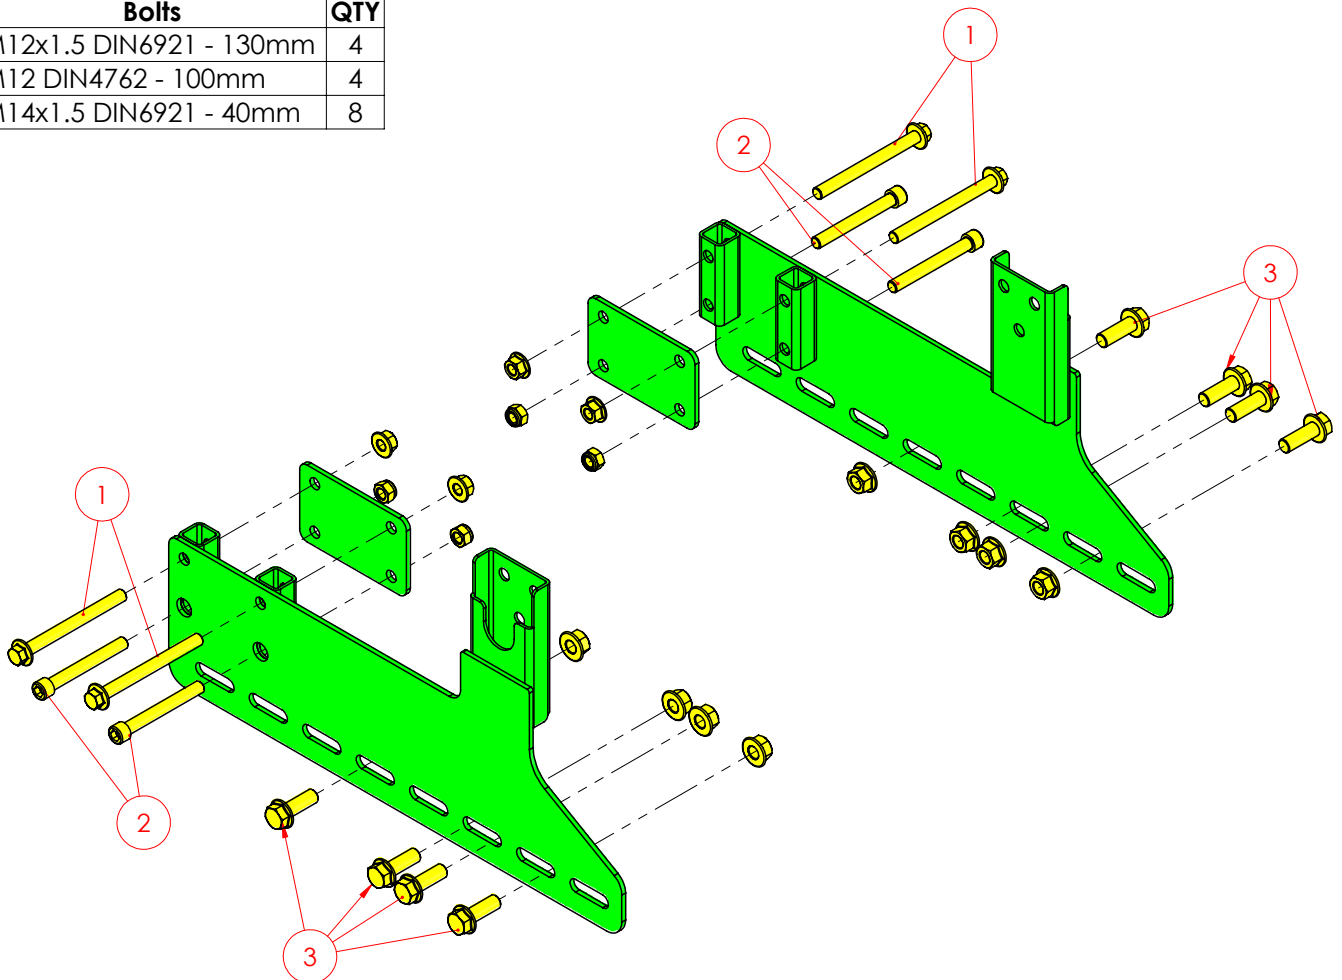

MM.9.M28.B.S- Mounting instructions

Mercedes Sprinter 3-Series

RWD | Single Wheel | **WB**=3665mm | **OV**=1100mm

Volkswagen Crafter <2017

RWD | Single Wheel | **WB**=3665mm | **OV**=1100mm

Mercedes Sprinter 3-Series

RWD | Single Wheel | **WB**=4325mm | **OV**=1250mm

Volkswagen Crafter <2017

RWD | Single Wheel | **WB**=4325mm | **OV**=1250mm

Ref	Bolts	QTY
1	M12x1.5 DIN6921 - 130mm	4
2	M12 DIN4762 - 100mm	4
3	M14x1.5 DIN6921 - 40mm	8

STEP 1

STEP 2

STEP 3

lift might vary from lift on drawing

Overview

lift might vary from lift on drawing