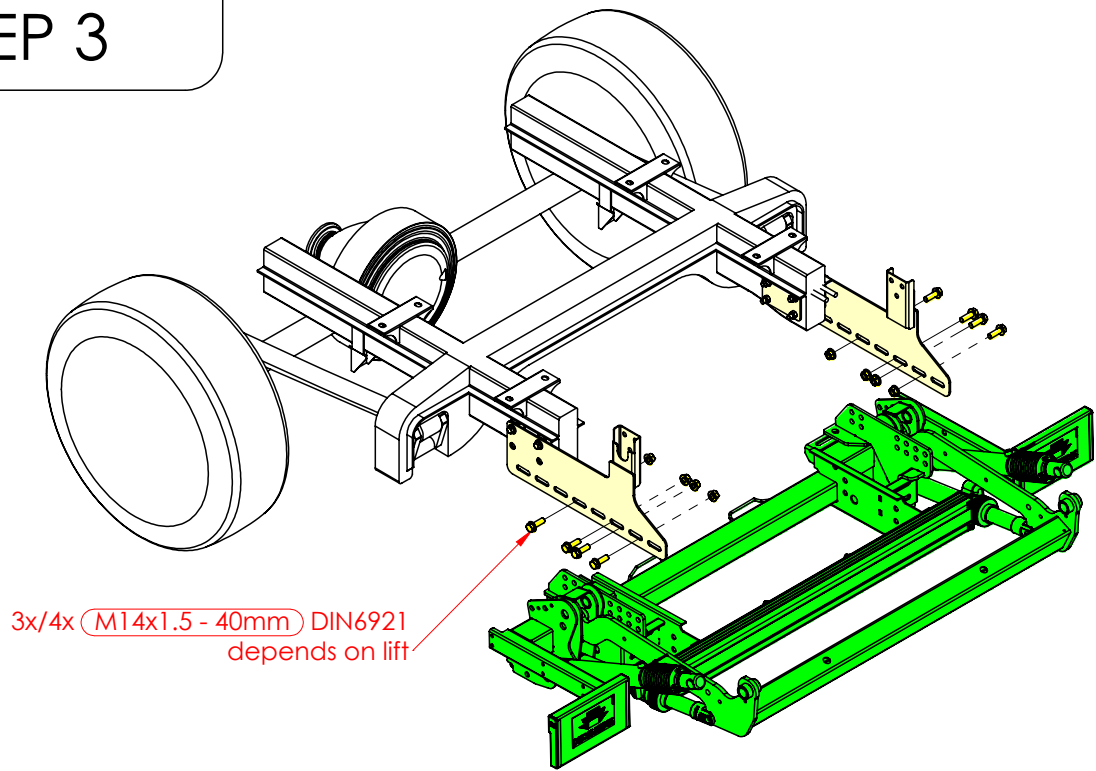

MM.9.M28.B.S- Mounting instructions

Mercedes Sprinter 3-Series

RWD | Single Wheel | **WB**=3665mm | **OV**=1100mm

Volkswagen Crafter <2017

RWD | Single Wheel | **WB**=3665mm | **OV**=1100mm

Mercedes Sprinter 3-Series

RWD | Single Wheel | **WB**=4325mm | **OV**=1250mm

Volkswagen Crafter <2017

RWD | Single Wheel | **WB**=4325mm | **OV**=1250mm

Ref	Bolts	QTY
1	M12x1.5 DIN6921 - 130mm	4
2	M12 DIN4762 - 100mm	4
3	M14x1.5 DIN6921 - 40mm	8

STEP 1

STEP 2

STEP 3

lift might vary from lift on drawing

Overview

lift might vary from lift on drawing