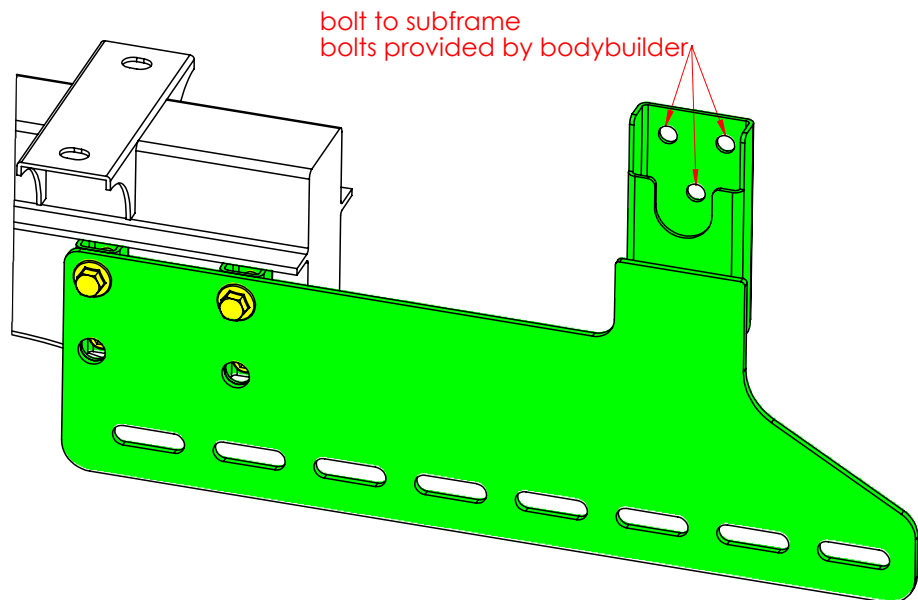

MM.9.M28.B.S- Mounting instructions

Mercedes Sprinter 3-Series

RWD | Single Wheel | **WB**=3665mm | **OV**=1100mm

Volkswagen Crafter <2017

RWD | Single Wheel | **WB**=3665mm | **OV**=1100mm

Mercedes Sprinter 3-Series

RWD | Single Wheel | **WB**=4325mm | **OV**=1250mm

Volkswagen Crafter <2017

RWD | Single Wheel | **WB**=4325mm | **OV**=1250mm

Ref	Bolts	QTY
1	M12x1.5 DIN6921 - 130mm	4
2	M12 DIN4762 - 100mm	4
3	M14x1.5 DIN6921 - 40mm	8

STEP 1

STEP 2

STEP 3

lift might vary from lift on drawing

Overview

lift might vary from lift on drawing