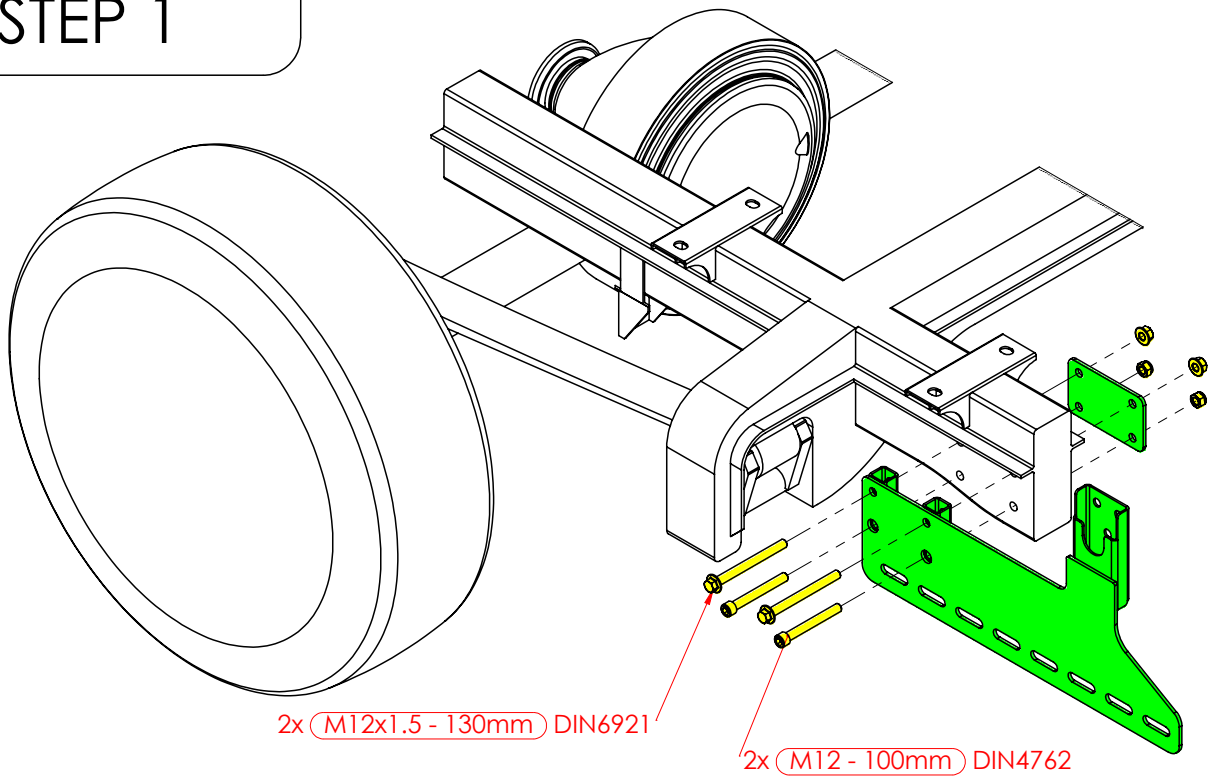

MM.9.M28.B.S- Mounting instructions

Mercedes Sprinter 3-Series

RWD | Single Wheel | **WB**=3665mm | **OV**=1100mm

Volkswagen Crafter <2017

RWD | Single Wheel | **WB**=3665mm | **OV**=1100mm

Mercedes Sprinter 3-Series

RWD | Single Wheel | **WB**=4325mm | **OV**=1250mm

Volkswagen Crafter <2017

RWD | Single Wheel | **WB**=4325mm | **OV**=1250mm

Ref	Bolts	QTY
1	M12x1.5 DIN6921 - 130mm	4
2	M12 DIN4762 - 100mm	4
3	M14x1.5 DIN6921 - 40mm	8

STEP 1

STEP 2

STEP 3

lift might vary from lift on drawing

Overview

lift might vary from lift on drawing