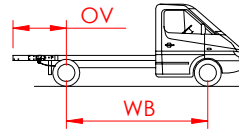

MM.9.M28.B.S- Mounting instructions

Mercedes Sprinter 3-Series

RWD | Single Wheel | **WB**=3665mm | **OV**=1100mm

Volkswagen Crafter <2017

RWD | Single Wheel | **WB**=3665mm | **OV**=1100mm

Mercedes Sprinter 3-Series

RWD | Single Wheel | **WB**=4325mm | **OV**=1250mm

Volkswagen Crafter <2017

RWD | Single Wheel | **WB**=4325mm | **OV**=1250mm

Ref	Bolts	QTY
1	M12x1.5 DIN6921 - 130mm	4
2	M12 DIN4762 - 100mm	4
3	M14x1.5 DIN6921 - 40mm	8