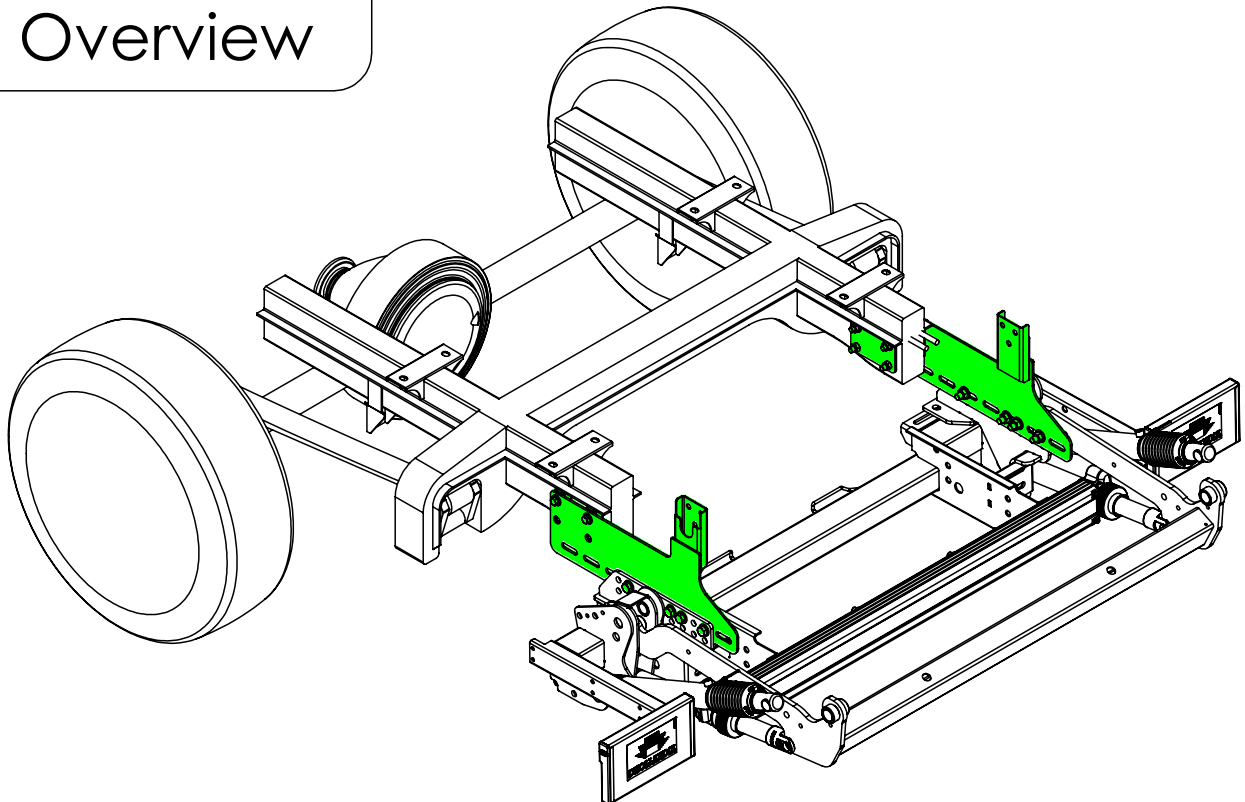

MM.9.M28.B.S- Mounting instructions

Mercedes Sprinter 3-Series

RWD | Single Wheel | **WB**=3665mm | **OV**=1100mm

Volkswagen Crafter <2017

RWD | Single Wheel | **WB**=3665mm | **OV**=1100mm

Mercedes Sprinter 3-Series

RWD | Single Wheel | **WB**=4325mm | **OV**=1250mm

Volkswagen Crafter <2017

RWD | Single Wheel | **WB**=4325mm | **OV**=1250mm

Ref	Bolts	QTY
1	M12x1.5 DIN6921 - 130mm	4
2	M12 DIN4762 - 100mm	4
3	M14x1.5 DIN6921 - 40mm	8

STEP 1

STEP 2

STEP 3

lift might vary from lift on drawing

Overview

lift might vary from lift on drawing