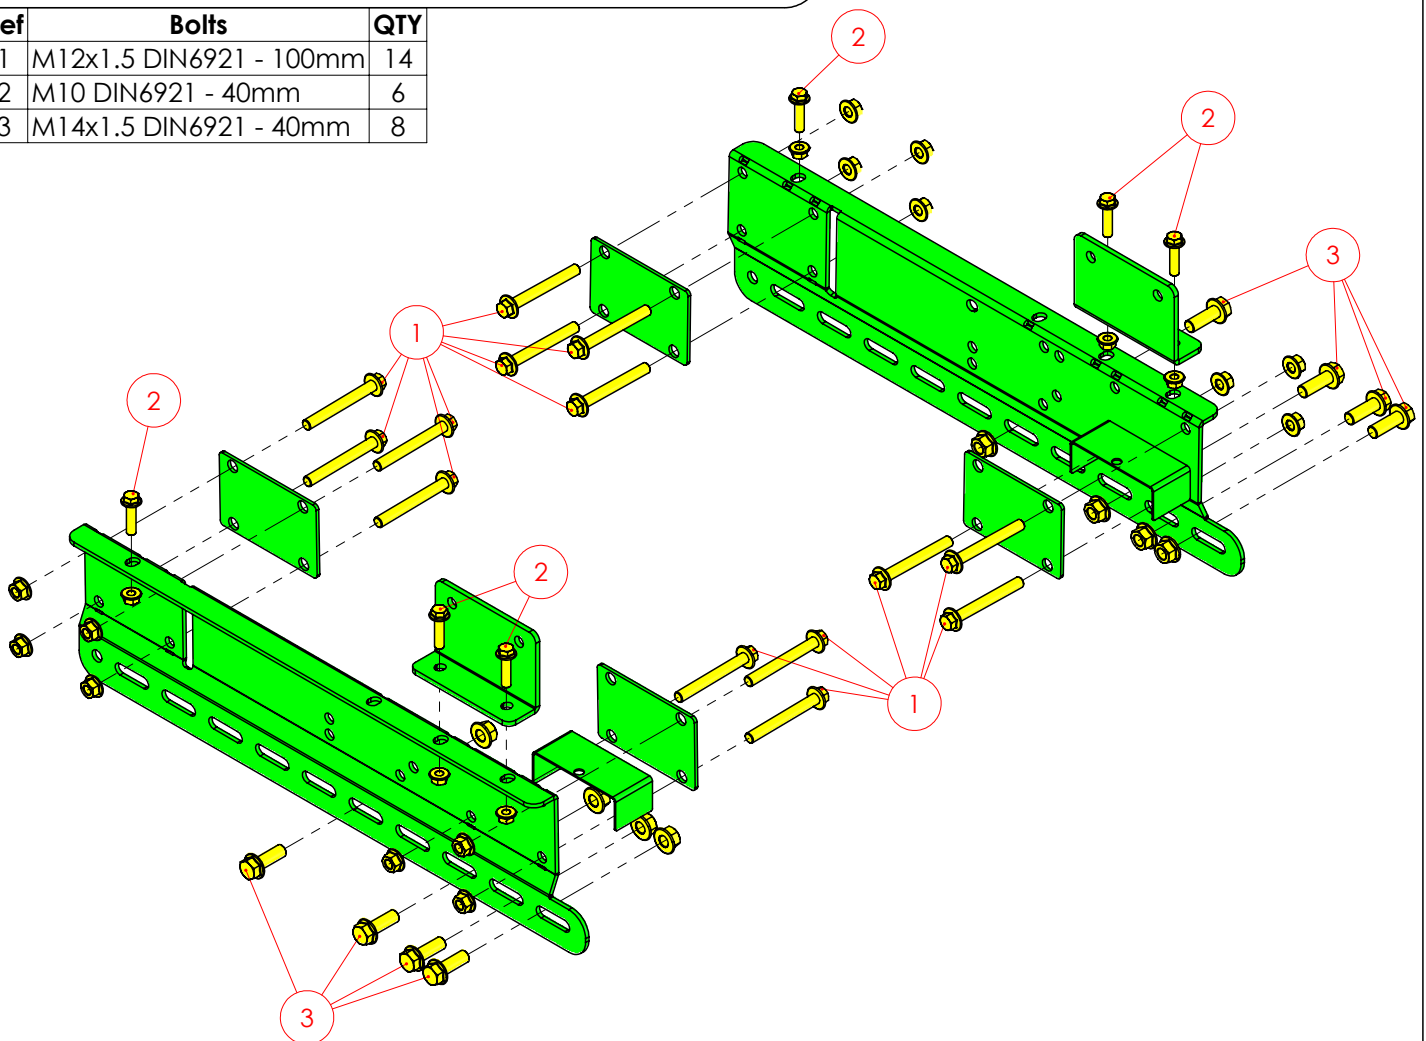

MM.9.F09.S- Mounting instructions

Ford Transit 2014

RWD | Single Wheel | **WB=ALL** | **OV=ALL**

Ford Transit 2014

RWD | Double Wheel | **WB=ALL** | **OV=ALL**

Ref	Bolts	QTY
1	M12x1.5 DIN6921 - 100mm	14
2	M10 DIN6921 - 40mm	6
3	M14x1.5 DIN6921 - 40mm	8

STEP 1

STEP 2

STEP 3

STEP 4

STEP 5

lift might vary from lift on drawing

Overview

lift might vary from lift on drawing