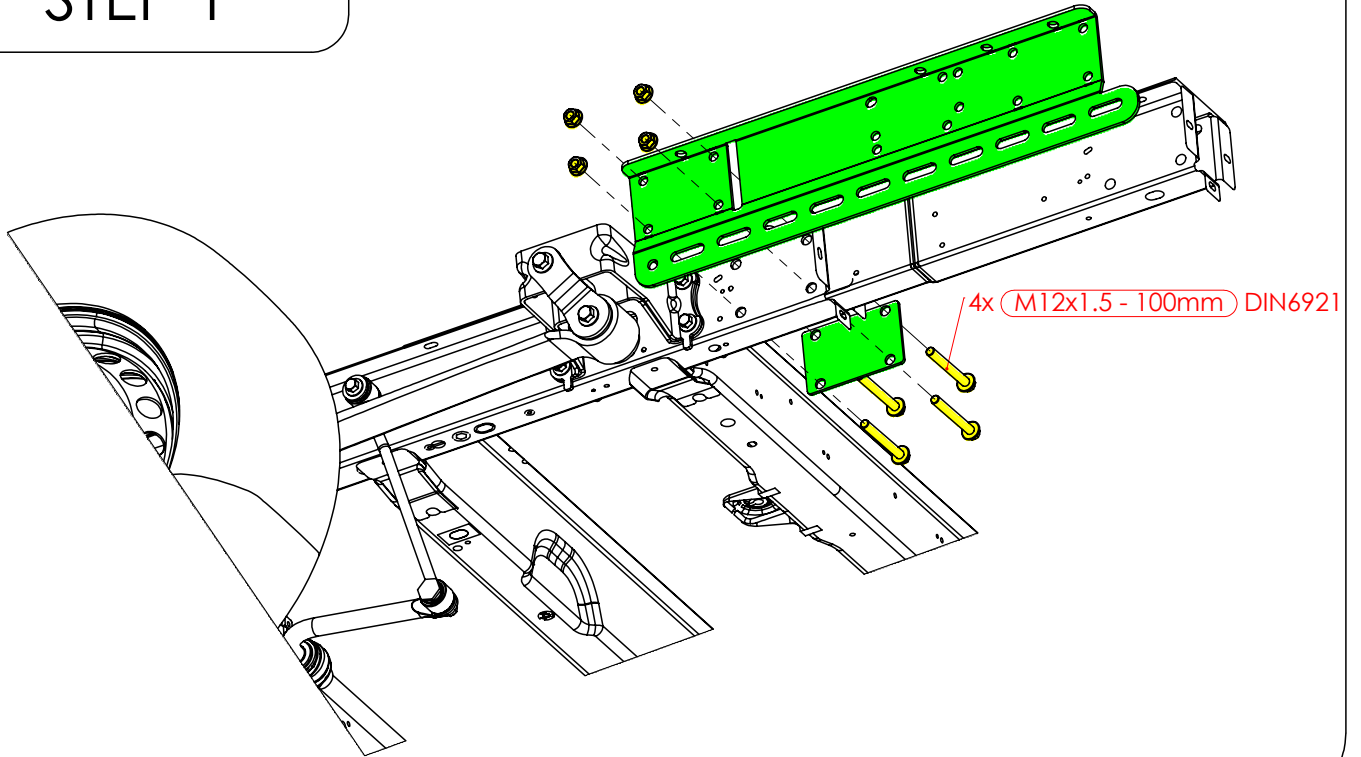

MM.9.F09.S- Mounting instructions

Ford Transit 2014

RWD | Single Wheel | **WB=ALL** | **OV=ALL**

Ford Transit 2014

RWD | Double Wheel | **WB=ALL** | **OV=ALL**

Ref	Bolts	QTY
1	M12x1.5 DIN6921 - 100mm	14
2	M10 DIN6921 - 40mm	6
3	M14x1.5 DIN6921 - 40mm	8

STEP 1

STEP 2

STEP 3

STEP 4

STEP 5

lift might vary from lift on drawing

Overview

lift might vary from lift on drawing