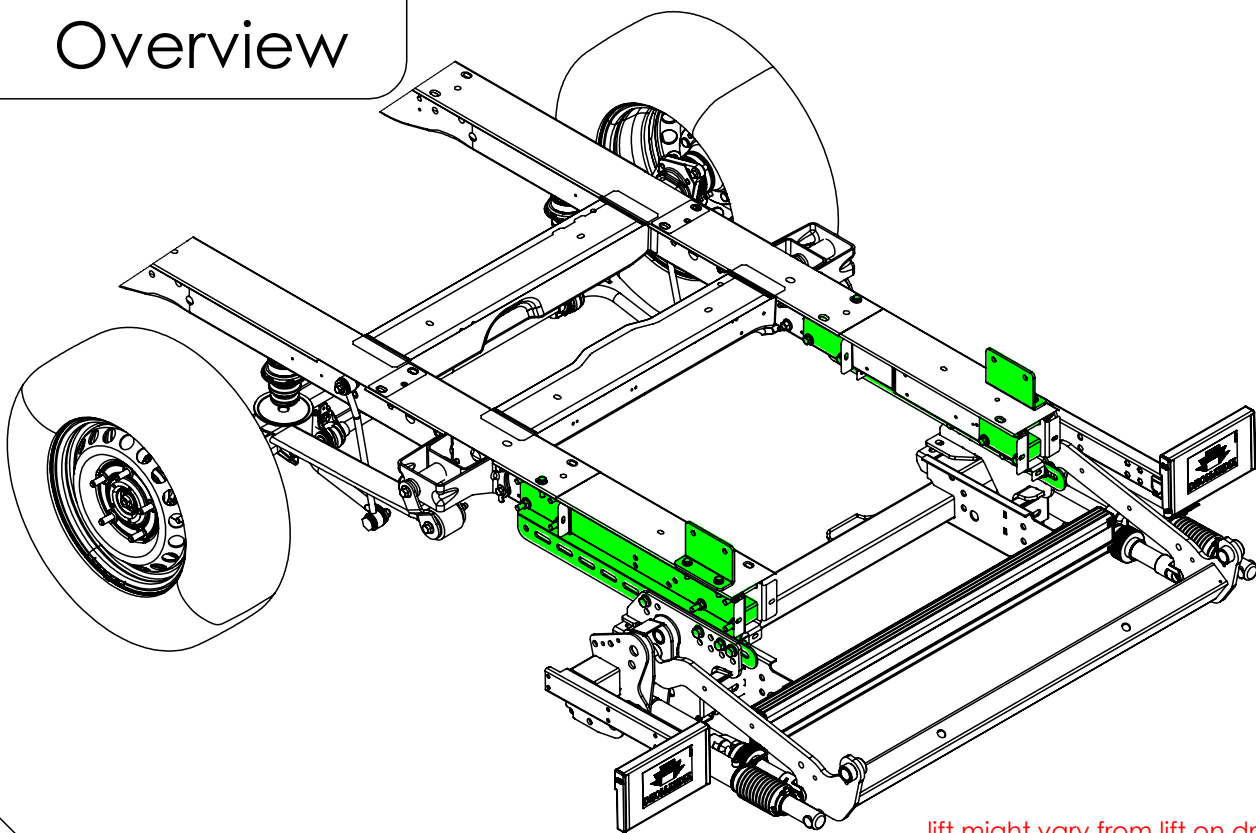

MM.9.F09.S- Mounting instructions

Ford Transit 2014

RWD | Single Wheel | **WB=ALL** | **OV=ALL**

Ford Transit 2014

RWD | Double Wheel | **WB=ALL** | **OV=ALL**

Ref	Bolts	QTY
1	M12x1.5 DIN6921 - 100mm	14
2	M10 DIN6921 - 40mm	6
3	M14x1.5 DIN6921 - 40mm	8

STEP 1

STEP 2

STEP 3

STEP 4

STEP 5

lift might vary from lift on drawing

Overview

lift might vary from lift on drawing