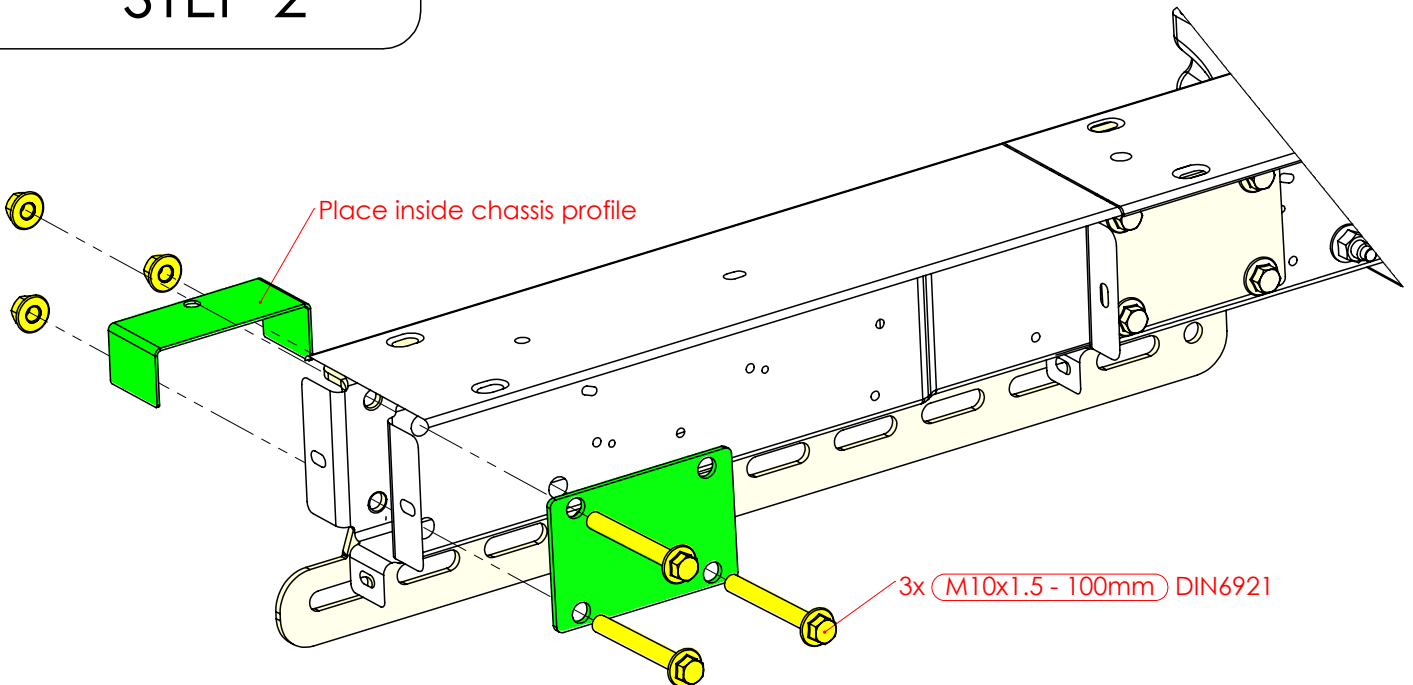

MM.9.F09.S- Mounting instructions

Ford Transit 2014

RWD | Single Wheel | **WB=ALL** | **OV=ALL**

Ford Transit 2014

RWD | Double Wheel | **WB=ALL** | **OV=ALL**

Ref	Bolts	QTY
1	M12x1.5 DIN6921 - 100mm	14
2	M10 DIN6921 - 40mm	6
3	M14x1.5 DIN6921 - 40mm	8

STEP 1

STEP 2

STEP 3

STEP 4

STEP 5

lift might vary from lift on drawing

Overview

lift might vary from lift on drawing