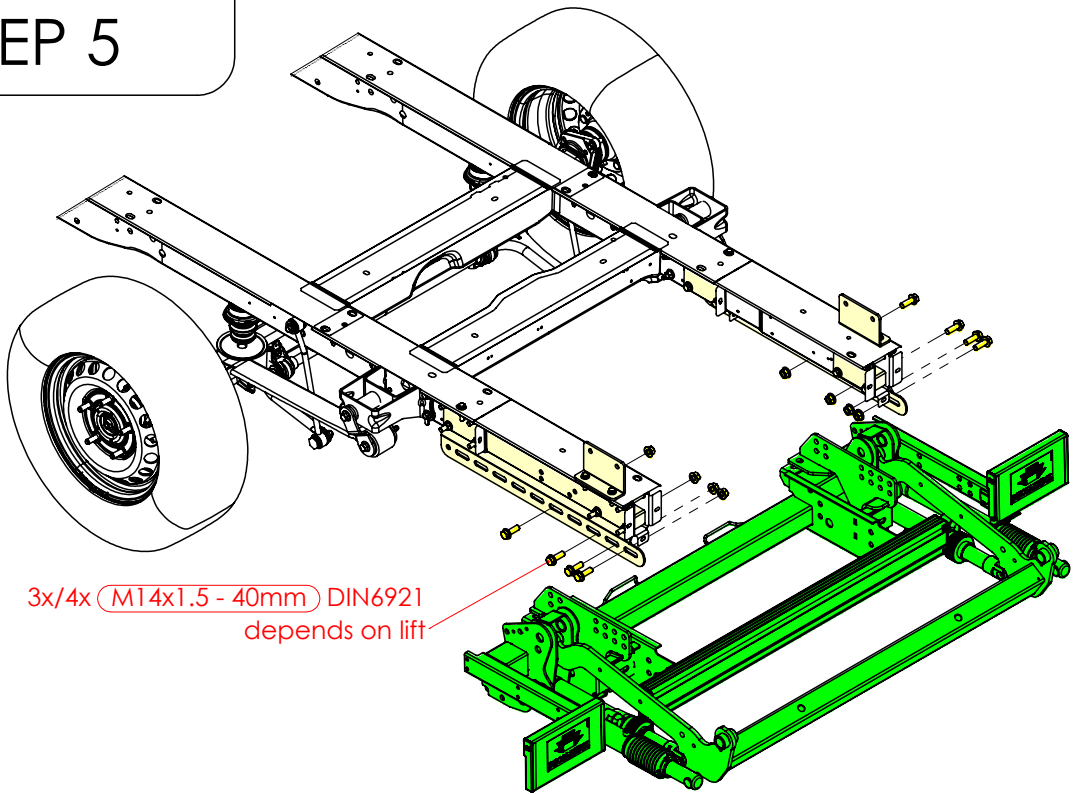

MM.9.F09.S- Mounting instructions

Ford Transit 2014

RWD | Single Wheel | **WB=ALL** | **OV=ALL**

Ford Transit 2014

RWD | Double Wheel | **WB=ALL** | **OV=ALL**

Ref	Bolts	QTY
1	M12x1.5 DIN6921 - 100mm	14
2	M10 DIN6921 - 40mm	6
3	M14x1.5 DIN6921 - 40mm	8

STEP 1

STEP 2

STEP 3

STEP 4

STEP 5

lift might vary from lift on drawing

Overview

lift might vary from lift on drawing