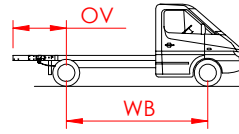

MM.9.F09.S- Mounting instructions

Ford Transit 2014

RWD | Single Wheel | **WB=ALL** | **OV=ALL**

Ford Transit 2014

RWD | Double Wheel | **WB=ALL** | **OV=ALL**

Ref	Bolts	QTY
1	M12x1.5 DIN6921 - 100mm	14
2	M10 DIN6921 - 40mm	6
3	M14x1.5 DIN6921 - 40mm	8

STEP 1

STEP 2

STEP 3

STEP 4

STEP 5

lift might vary from lift on drawing

Overview

lift might vary from lift on drawing