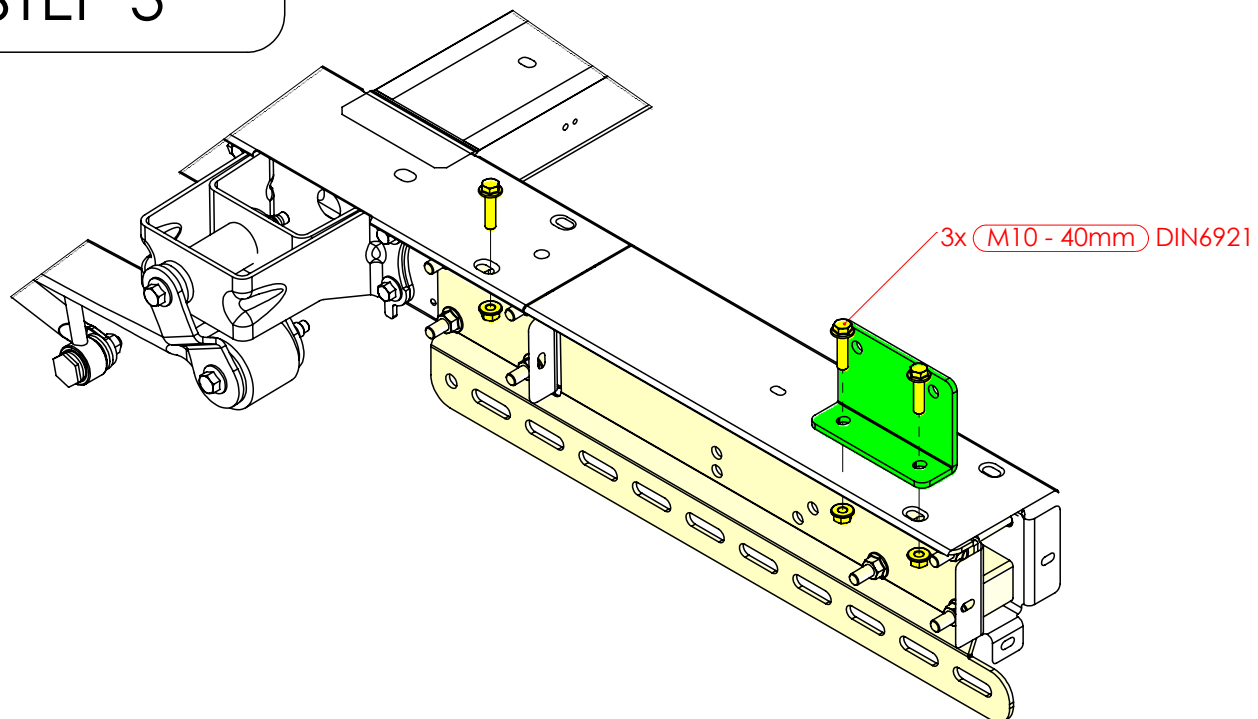

MM.9.F09.S- Mounting instructions

Ford Transit 2014

RWD | Single Wheel | **WB=ALL** | **OV=ALL**

Ford Transit 2014

RWD | Double Wheel | **WB=ALL** | **OV=ALL**

Ref	Bolts	QTY
1	M12x1.5 DIN6921 - 100mm	14
2	M10 DIN6921 - 40mm	6
3	M14x1.5 DIN6921 - 40mm	8

STEP 1

STEP 2

STEP 3

STEP 4

STEP 5

lift might vary from lift on drawing

Overview

lift might vary from lift on drawing